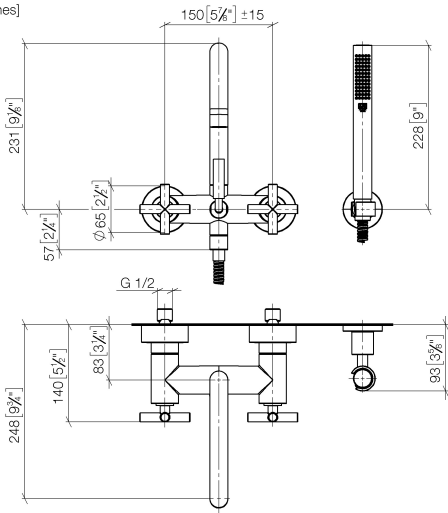

TARA Bath mixer for wall mounting with hand shower set - Champagne (22kt Gold)

TARA

25 133 892

- spout: circular, air-enriched flow
- max. flow 22 l/min at 3 bar flow pressure
- Hand shower: COMPACT RAIN, max. flow rate 6.8 l/min (at 3 bar)
- complete hand shower set with anti-scale system
- 240mm projection
- rotary diverter for bath/shower
- slide-on rosettes Ø 65 mm
- rosette for shower holder Ø 50mm
- 1/2" connection
- gauge 150 mm - 15 mm
- metal shower hose 1250mm with integrated anti-twist protection

Intrinsic protection against back flow.

Stand pipes combination possible on request (x-TRA SERVICE).

	Champagne (22kt Gold)	25 133 892-47
	Chrome	25 133 892-00
	Brushed Platinum	25 133 892-06
	Platinum	25 133 892-08
	Dark Chrome	25 133 892-19
	Brushed Durabronze (23kt Gold)	25 133 892-28
	Matte Black	25 133 892-33
	Brushed Champagne (22kt Gold)	25 133 892-46
	Brushed Chrome	25 133 892-93
	Brushed Dark Platinum	25 133 892-99

25 133 892
mm [inches]

Flow rate chart

Certificates

WRAS_2210004.

25 133 892
Parts for other
finishes can be found
here: [Chrome](#)

Spare parts list

No.	Item Number	Name	Quantity used	Delivery time
1	25 100 892-47	TARA Bath mixer for wall mounting - Champagne (22kt Gold)	1	-
Spare part can no longer be ordered, please order the replacement item				
2	90 14 20 026 00 90	seal	1	2
3	28 050 892-47	TARA Wall bracket - Champagne (22kt Gold)	1	30
4	90 30 02 072 00-47	Metal shower hose 1/2" x 3/8" x 1250 mm - Champagne (22kt Gold)	1	30
5	90 12 11 140 30-47	shower	1	30