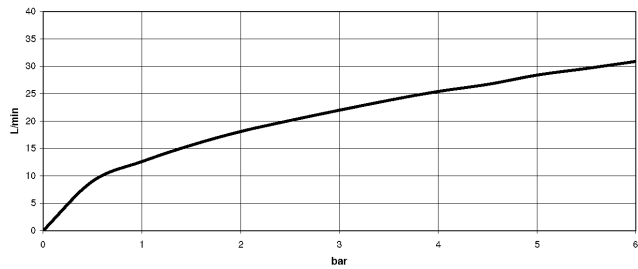

Certificates

WRAS_2210004.