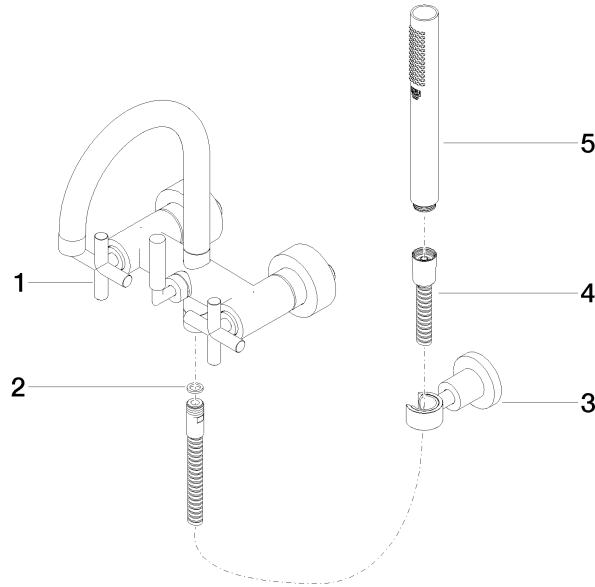

TARA Bath mixer for wall mounting with hand shower set - Champagne (22kt Gold)

TARA

25 133 892

- spout: circular, air-enriched flow
- max. flow 22 l/min at 3 bar flow pressure
- Hand shower: COMPACT RAIN, max. flow rate 6.8 l/min (at 3 bar)
- complete hand shower set with anti-scale system
- 240mm projection
- rotary diverter for bath/shower
- slide-on rosettes Ø 65 mm
- rosette for shower holder Ø 50mm
- 1/2" connection
- gauge 150 mm - 15 mm
- metal shower hose 1250mm with integrated anti-twist protection

25 133 892
mm [inches]

Flow rate chart

Certificates

WRAS_2210004.

25 133 892
Parts for other
finishes can be found
here: [Chrome](#)

Spare parts list

No.	Item Number	Name	Quantity used	Delivery time
1	25 100 892-47	TARA Bath mixer for wall mounting - Champagne (22kt Gold)	1	-
Spare part can no longer be ordered, please order the replacement item				
2	90 14 20 026 00 90	seal	1	2
3	28 050 892-47	TARA Wall bracket - Champagne (22kt Gold)	1	30
4	90 30 02 072 00-47	Metal shower hose 1/2" x 3/8" x 1250 mm - Champagne (22kt Gold)	1	30
5	90 12 11 140 30-47	shower	1	30